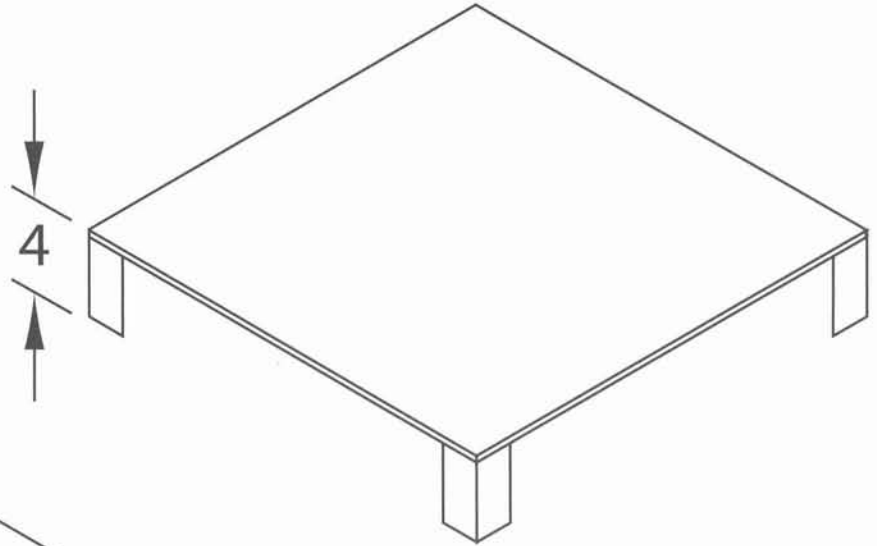

LIGHT SHIELD FOR CEILING DIFFUSERS

LIGHT SHIELDS

Size

24 x 24
24 x 12
24 x 36
36 x 36
48 x 24

BAFFLES

90° PATTERN BAFFLE

Size

6"
8"
10"
12"
14"