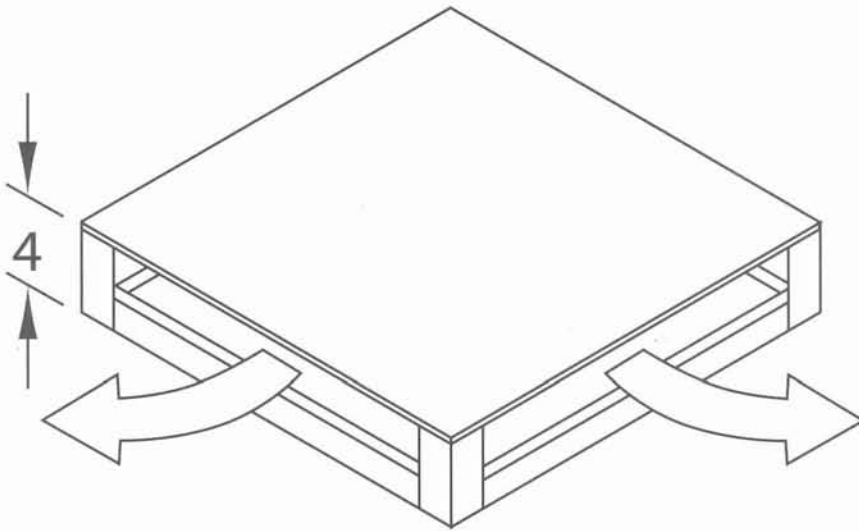

LIGHT SHIELD FOR CEILING DIFFUSERS

LIGHT SHIELDS

Size

24 x 24
24 x 12
24 x 36
36 x 36
48 x 24

BAFFLES

90° PATTERN BAFFLE

Size

6"
8"
10"
12"
14"